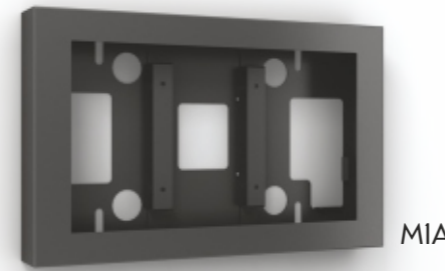

XS

XT

MI

MI Wall-Mounted Indoor Enclosure
10", 13", 22", 24", 27", 32", 43", 49", 50", 55"

MIA

MIB

VIEW ON WEB

LANDSCAPE
PORTRAIT