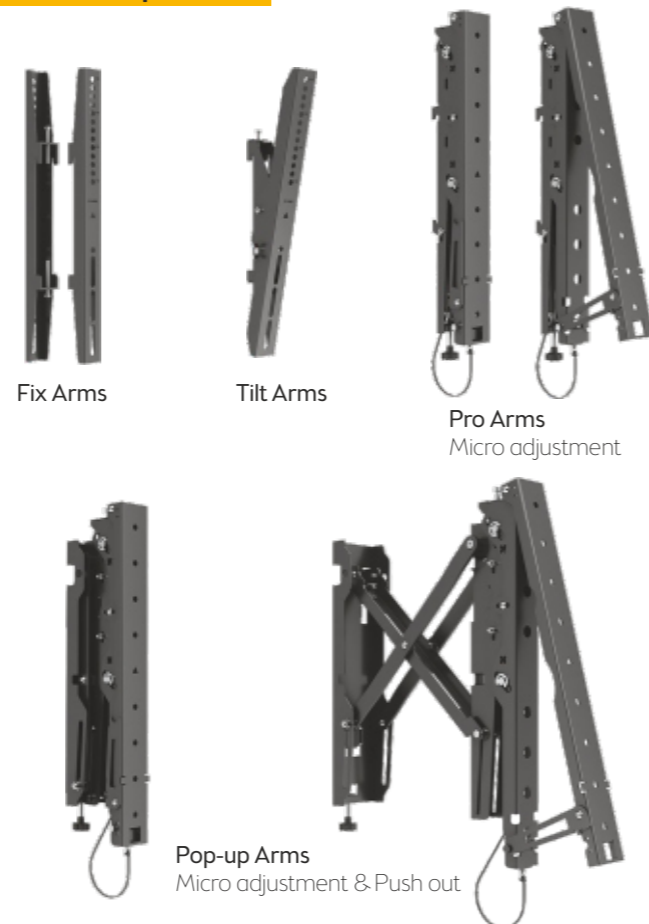

2x2 Mobile Stand with Light Poles

Wall Mounts Video Wall & Menuboard
from 32" to 75"

1x2 Wall Mounts for Menuboard

2x2 Wall Mounts for Video Walls

VW Mounts Fix Floor Mounts
from 46" to 55"

2x2 Fix Mounts with Strong Poles
Double-Sided

Arm Options

Fix Arms

Tilt Arms

Pro Arms
Micro adjustment

Pop-up Arms
Micro adjustment & Push out

Ceiling Mounts Video Wall & Menuboard
from 32" to 75"

1x2 Ceiling Mounts for Menuboard

2x2 Ceiling Mounts for Video Walls