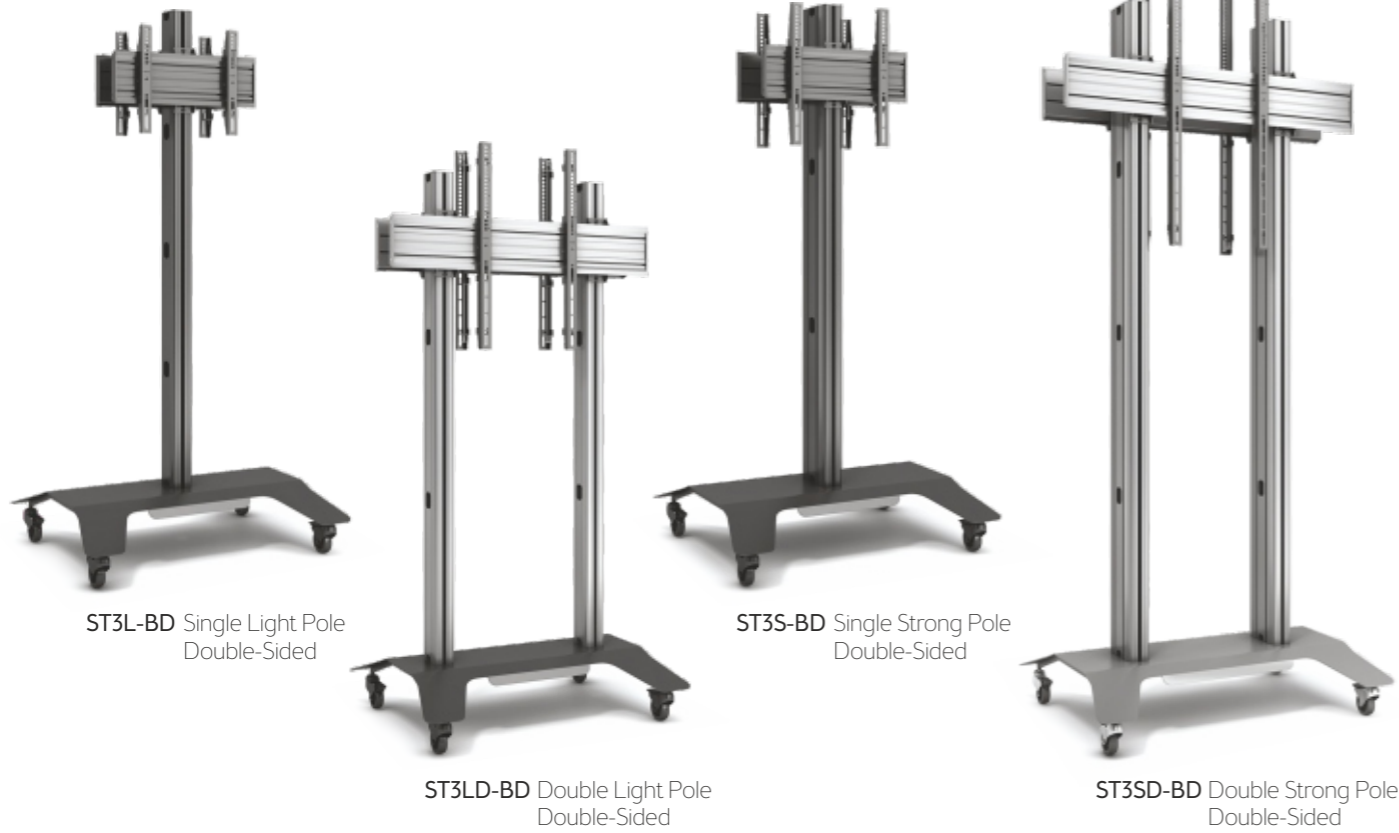

DT3

DT3 Triple Monitor Outdoor Enclosure
46", 49", 55"

DT1

DT1 Single Monitor Outdoor Enclosure
46", 49", 55", 75"

DT2

DT2 Double Monitor Outdoor Enclosure
46", 49", 55"

LI

LI Outdoor LED Totem Enclosure
79" (100x175 cm), 88" (100x200 cm)

XRL Indoor & Outdoor LED Totem Enclosure
79" (100x175 cm), 88" (100x200 cm)

XRL

STI Series Floor Stands
from 32" to 88"

ST2 Series Trolleys
from 32" to 88"

ST3 Series Double Sided Trolleys from 40" to 98"

ST2 Series Rotational Trolleys from 55" to 75"

MTI Series Trolleys from 32" to 75"

FX Series Fix Floor Mounts from 32" to 75"

VW Mounts Floor Stands & Mobile Stands
from 46" to 55"

3x3 Floor Stand with Light Poles

2x2 Mobile Stand with Light Poles

Wall Mounts Video Wall & Menuboard
from 32" to 75"

1x2 Wall Mounts for Menuboard

2x2 Wall Mounts for Video Walls

VW Mounts Fix Floor Mounts
from 46" to 55"

2x2 Fix Mounts with Strong Poles
Double-Sided