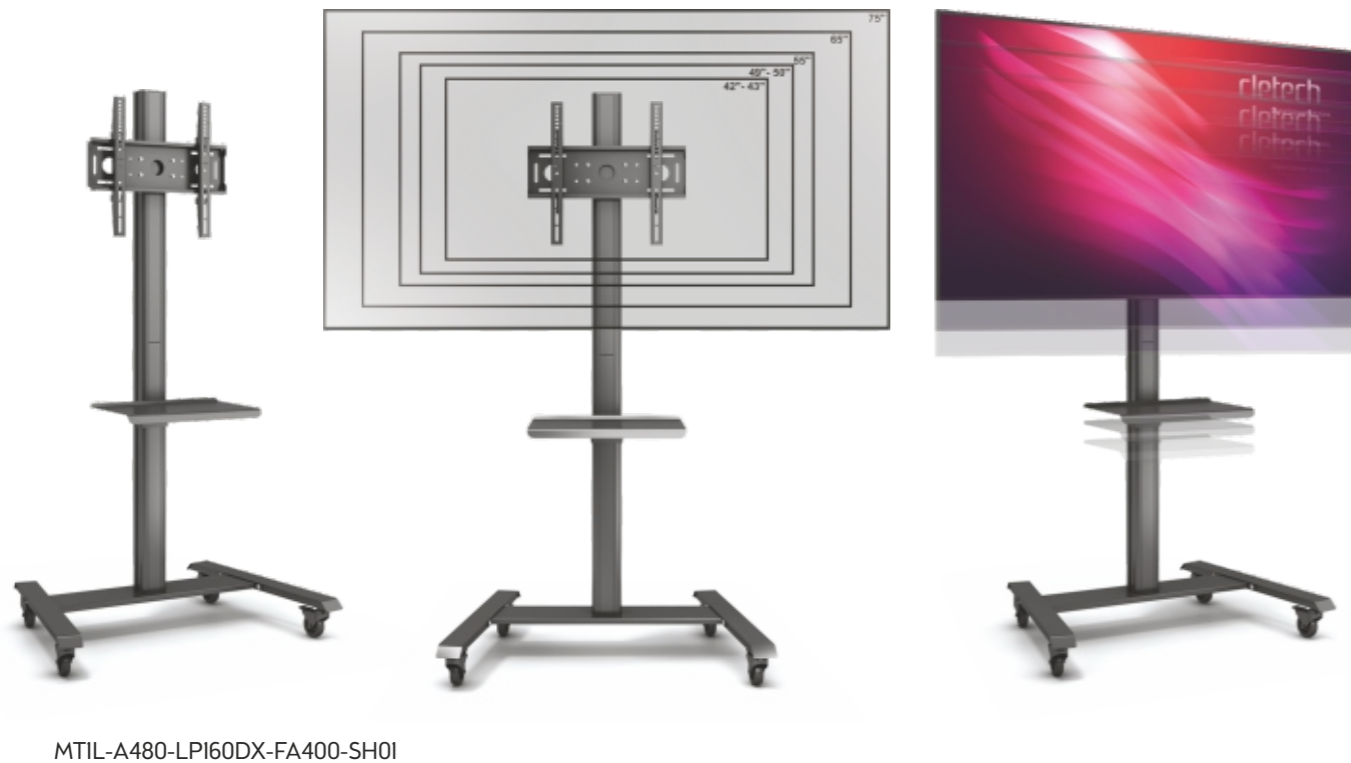

MTI Series Trolleys from 32" to 75"