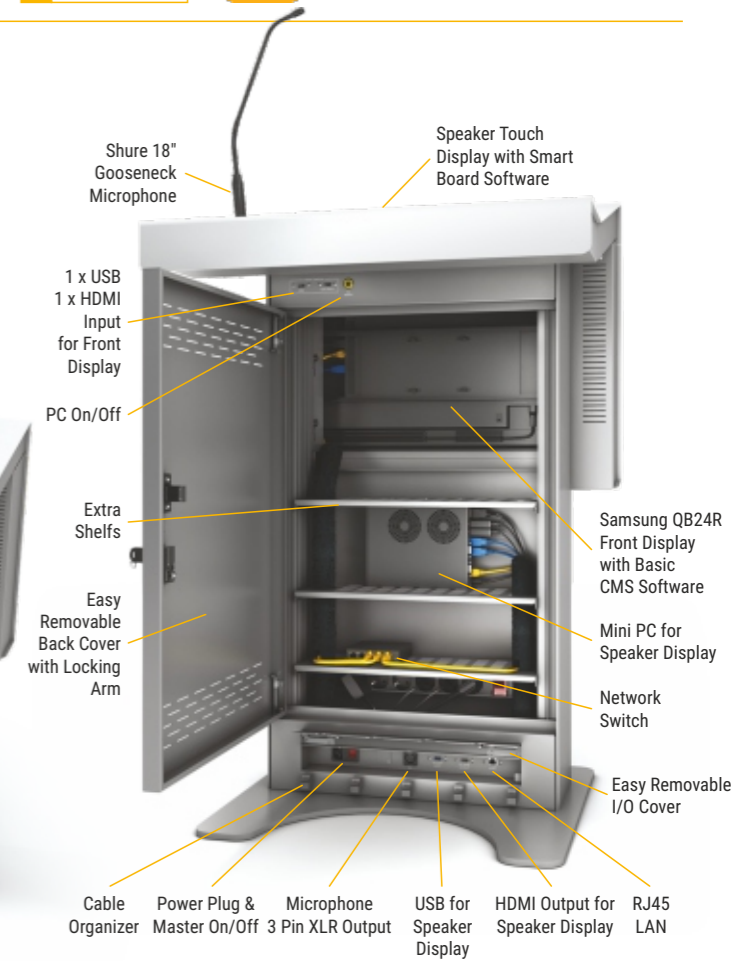

M2 Indoor Desktop Monitor Stand
for Samsung QBI3 (Normal & Touch)

VIEW ON WEB

LANDSCAPE
PORTRAIT

M2

DP3

DP3 Digital Podium
24"

VIEW ON WEB

K Indoor