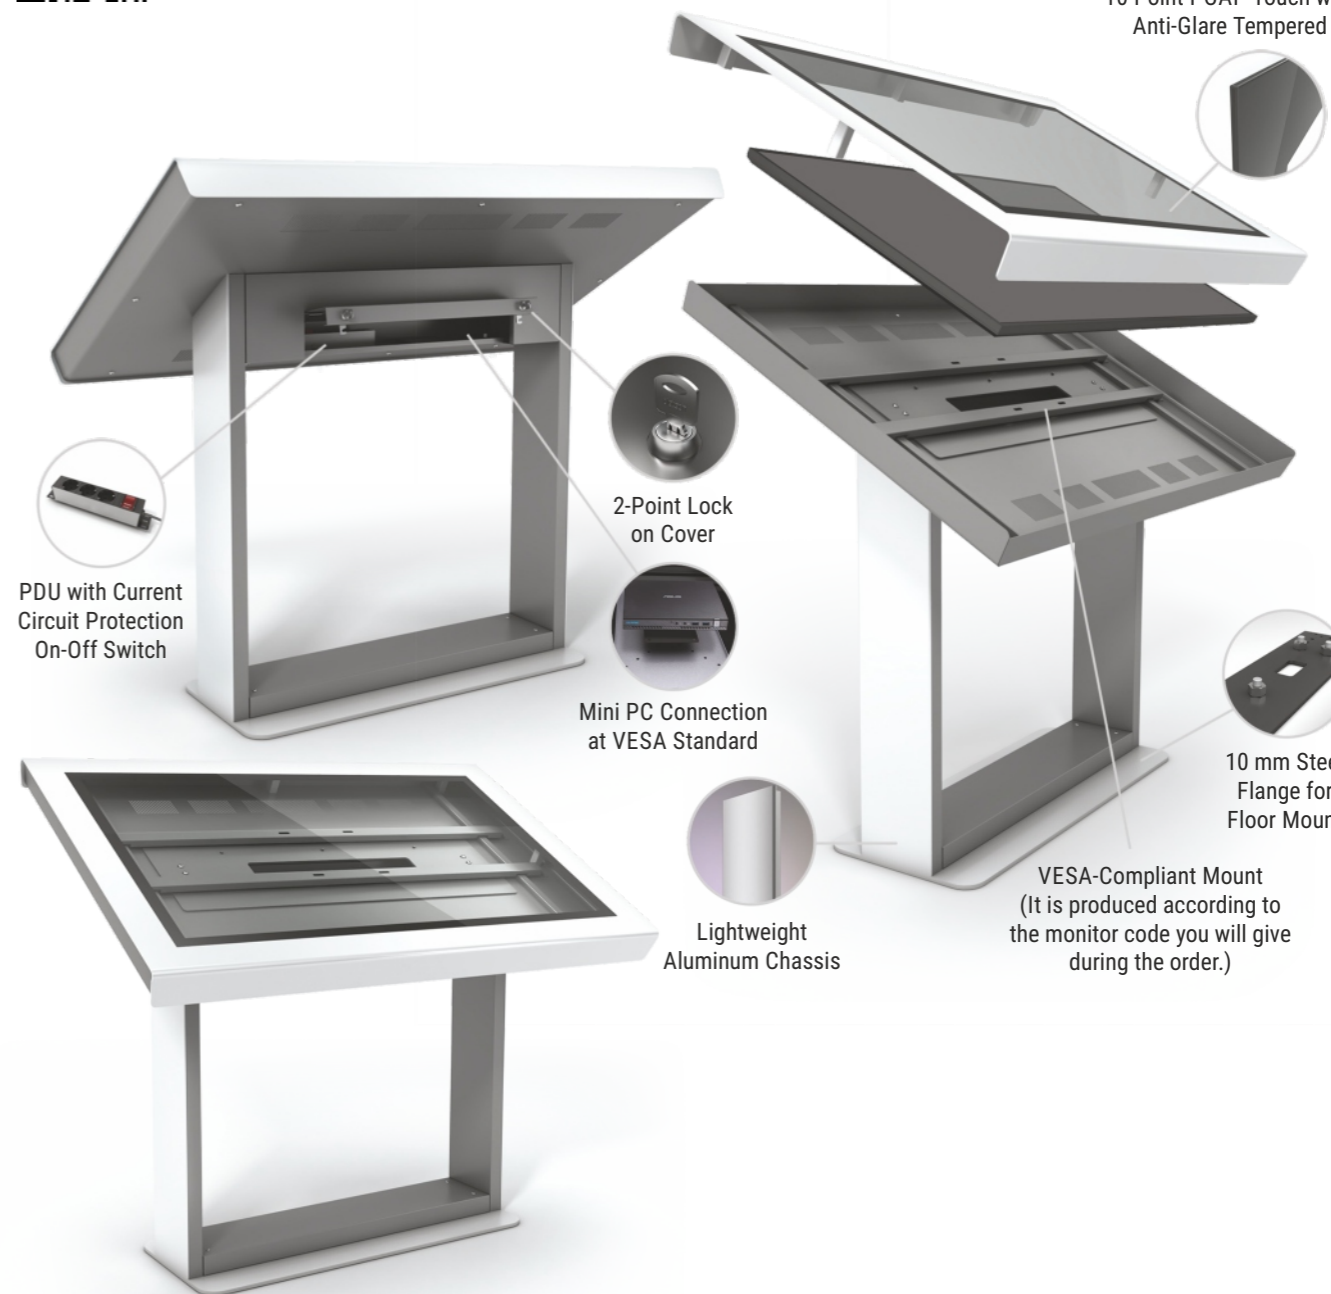

X SERIES Kiosk Enclosure

XK
Indoor

L L L L
43" 49" 50" 55"

cletech

10 Point PCAP Touch with 4 mm
Anti-Glare Tempered Glass

Show this product
on the website

Key Features

- High Quality Finishes
- Lockable area for PC-Media Player
- 10 Point PCAP Touch with Anti-Glare Glass
- Available for Floor Mounts
- Easy Monitor-TV Mounting
- Aluminum Main Chasis

MONITOR		ENCLOSURE				PACKAGE	
Display (inch)	Mountable Max. Monitor Dimension	Dimension (WxHxD)	Flange Dimension (WxD)	Weight (kg)	Viewing Area (WxH)	Dimension (WxHxD)	Weight (kg)
43"	980x570x55 mm	1177x1230x676 mm	721x400 mm	92	941x529 mm	1280x1380x780 mm	127
49"	1115x645x55 mm	1332x1255x763 mm	876x400 mm	110	1074x604 mm	1430x1400x860 mm	140
50"	1135x655x55 mm	1332x1255x763 mm	876x400 mm	110	1096x616 mm	1430x1400x860 mm	140
55"	1250x720x55 mm	1446x1273x827 mm	990x400 mm	125	1210x680 mm	1550x1430x930 mm	155