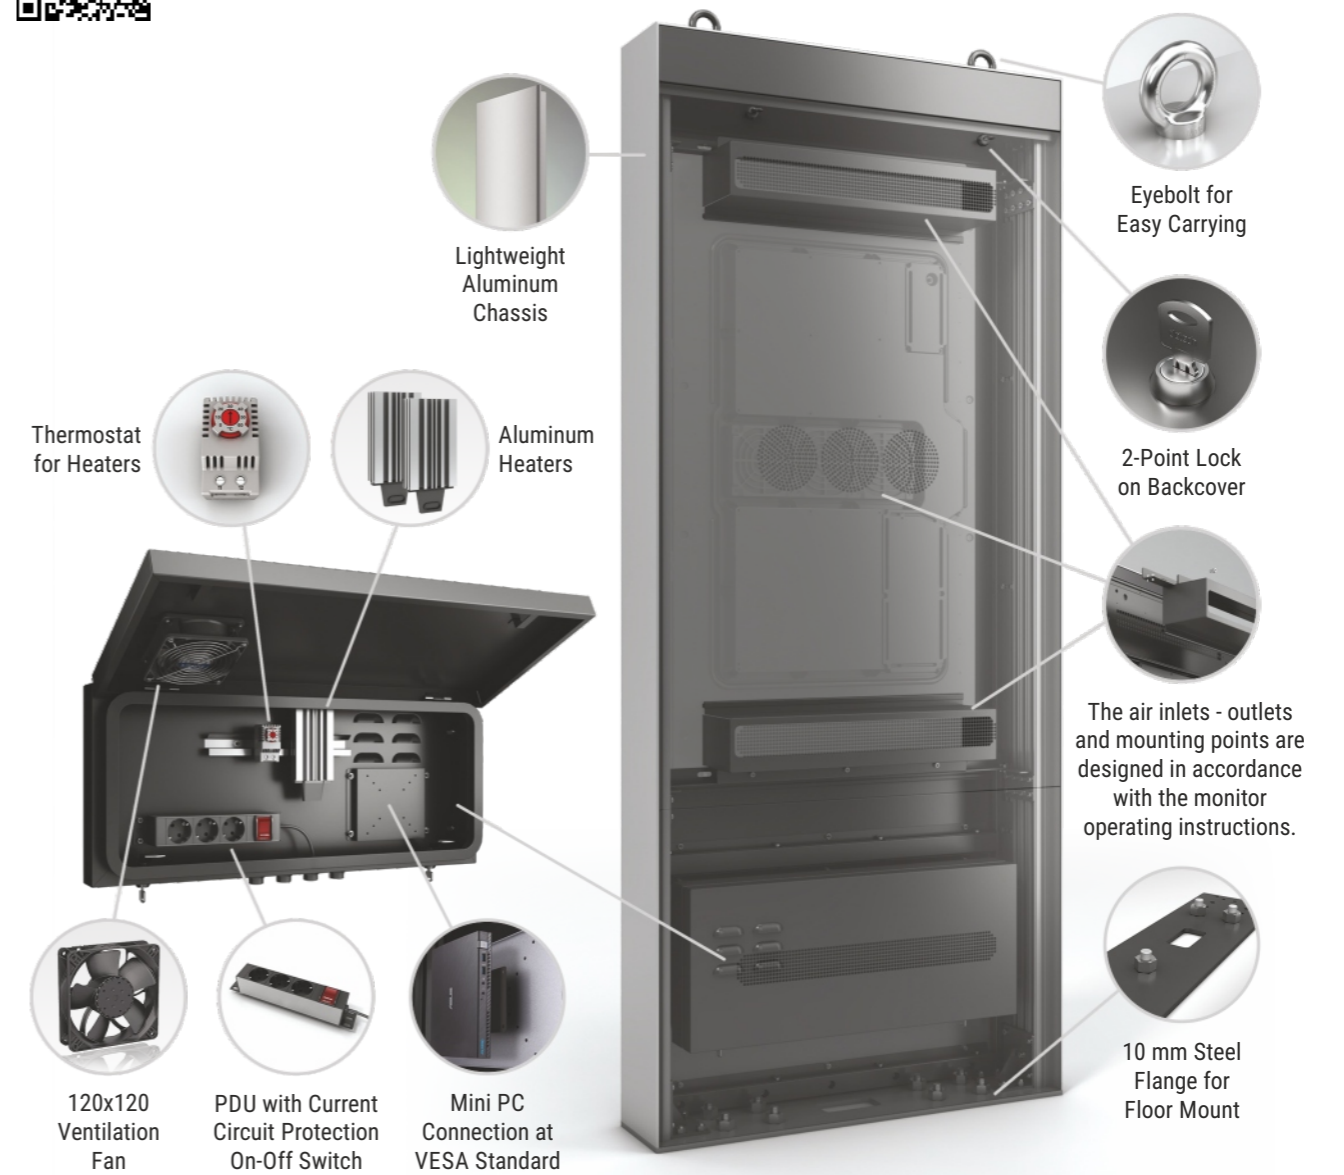

# X SERIES

XR

Totem Enclosure  
for Full Outdoor Monitors

Outdoor

cletech

Show this product on the website

## Key Features

- High Quality Finishes
- IP56 Rated Box for Media Player-PC
- Compatible for Full Outdoor Monitors
- Available for Floor Mounts
- Easy Monitor Mounting
- Aluminum Main Chassis

\* Shown product is compatible with Samsung OHF and OHA series. Please contact for images and drawings suitable for other full outdoor models of Samsung and LG.

Lockable Cover

PDU 3 x Socket

Fans for Ventilation

Touch Screen