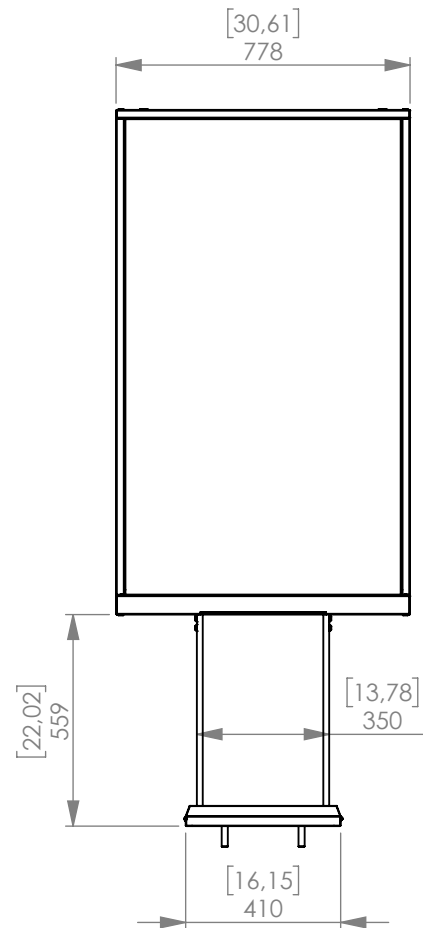

Monitor Configuration : 1x1

Orientation : Portrait

Version : DT1

Product Code : DT1V55

Monitor Configuration : 1x1

Orientation : Portrait

Version : DT1

Product Code : DT1V55