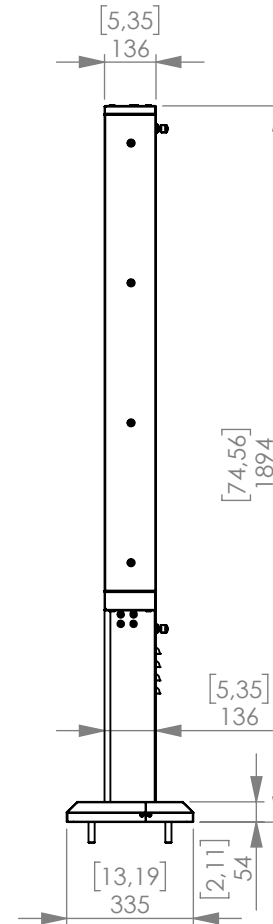

Monitor Configuration : 1x1

Orientation : Portrait

Version : DT1

Product Code : DT1V55

Monitor Configuration : 1x1

Orientation : Portrait

Version : DT1

Product Code : DT1V55