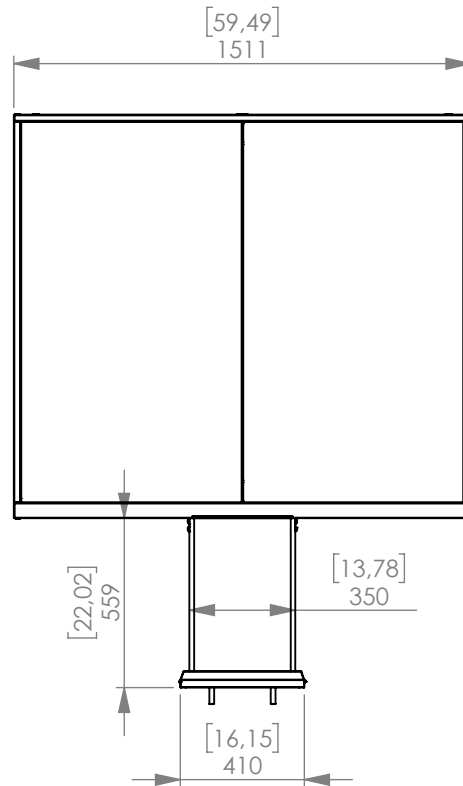

Cletech DT2 55" Totem Enclosure for Samsung OH55F & OH55A
Monitor Configuration : 1x2
Orientation : Portrait
Version : DT2
Product Code : DT2V55

Cletech DT2 55" Totem Enclosure for Samsung OH55F & OH55A

Monitor Configuration : 1x2

Orientation : Portrait

Version : DT2B

Product Code : DT2BV55