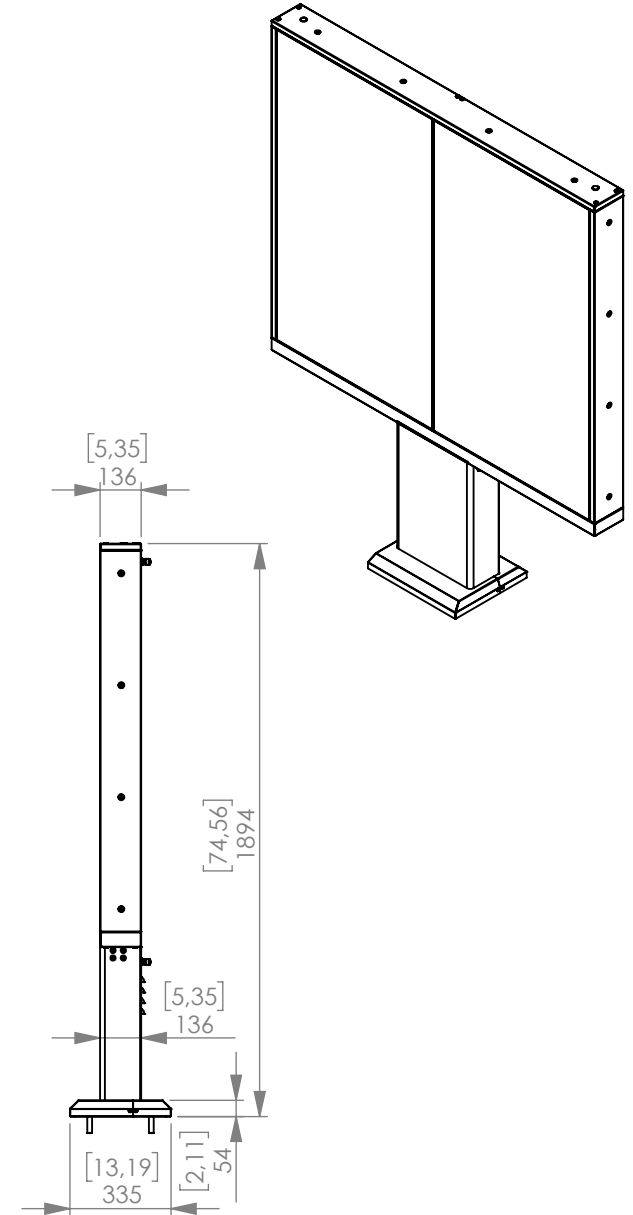

Cletech DT2 55" Totem Enclosure for Samsung OH55F & OH55A
Monitor Configuration : 1x2
Orientation : Portrait
Version : DT2
Product Code : DT2V55

Cletech DT2 55" Totem Enclosure for Samsung OH55F & OH55A

Monitor Configuration : 1x2

Orientation : Portrait

Version : DT2B

Product Code : DT2BV55