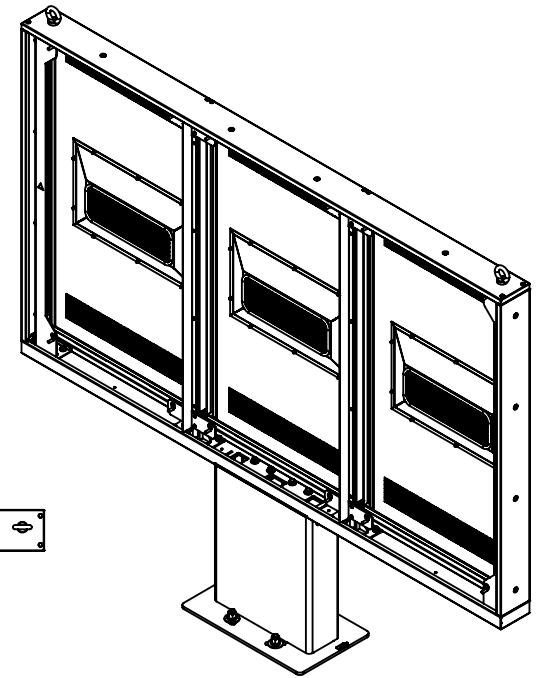

Cletech DT3 55" Totem Enclosure for Samsung OH55F & OH55A
Monitor Configuration : 1x3
Orientation : Portrait
Version : DT3
Product Code : DT3V55

[88,29]
2243

[22,05]
560

[17,72]
450

[46,69]
1186

[5,35]
136