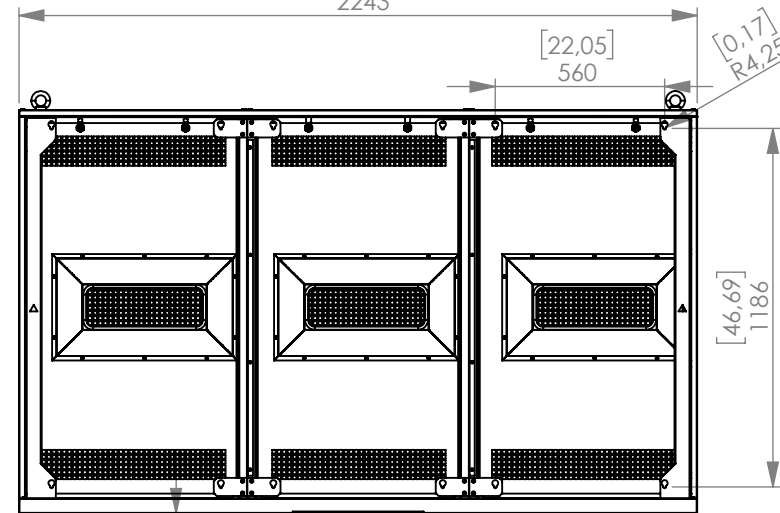

Cletech DT3 55" Totem Enclosure for Samsung OH55F & OH55A
Monitor Configuration : 1x3
Orientation : Portrait
Version : DT3
Product Code : DT3V55

[88,29]
2243

[22,05]
560

[17,72]
450

[46,69]
1186

[5,35]
136

[74,59]
1895

[22,20]
564

[5,35]
136

[2,11]
54

[13,19]
335