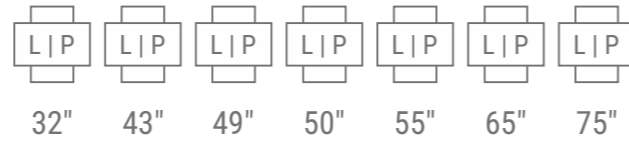

Z SERIES Monitor Enclosure

Z04
Indoor