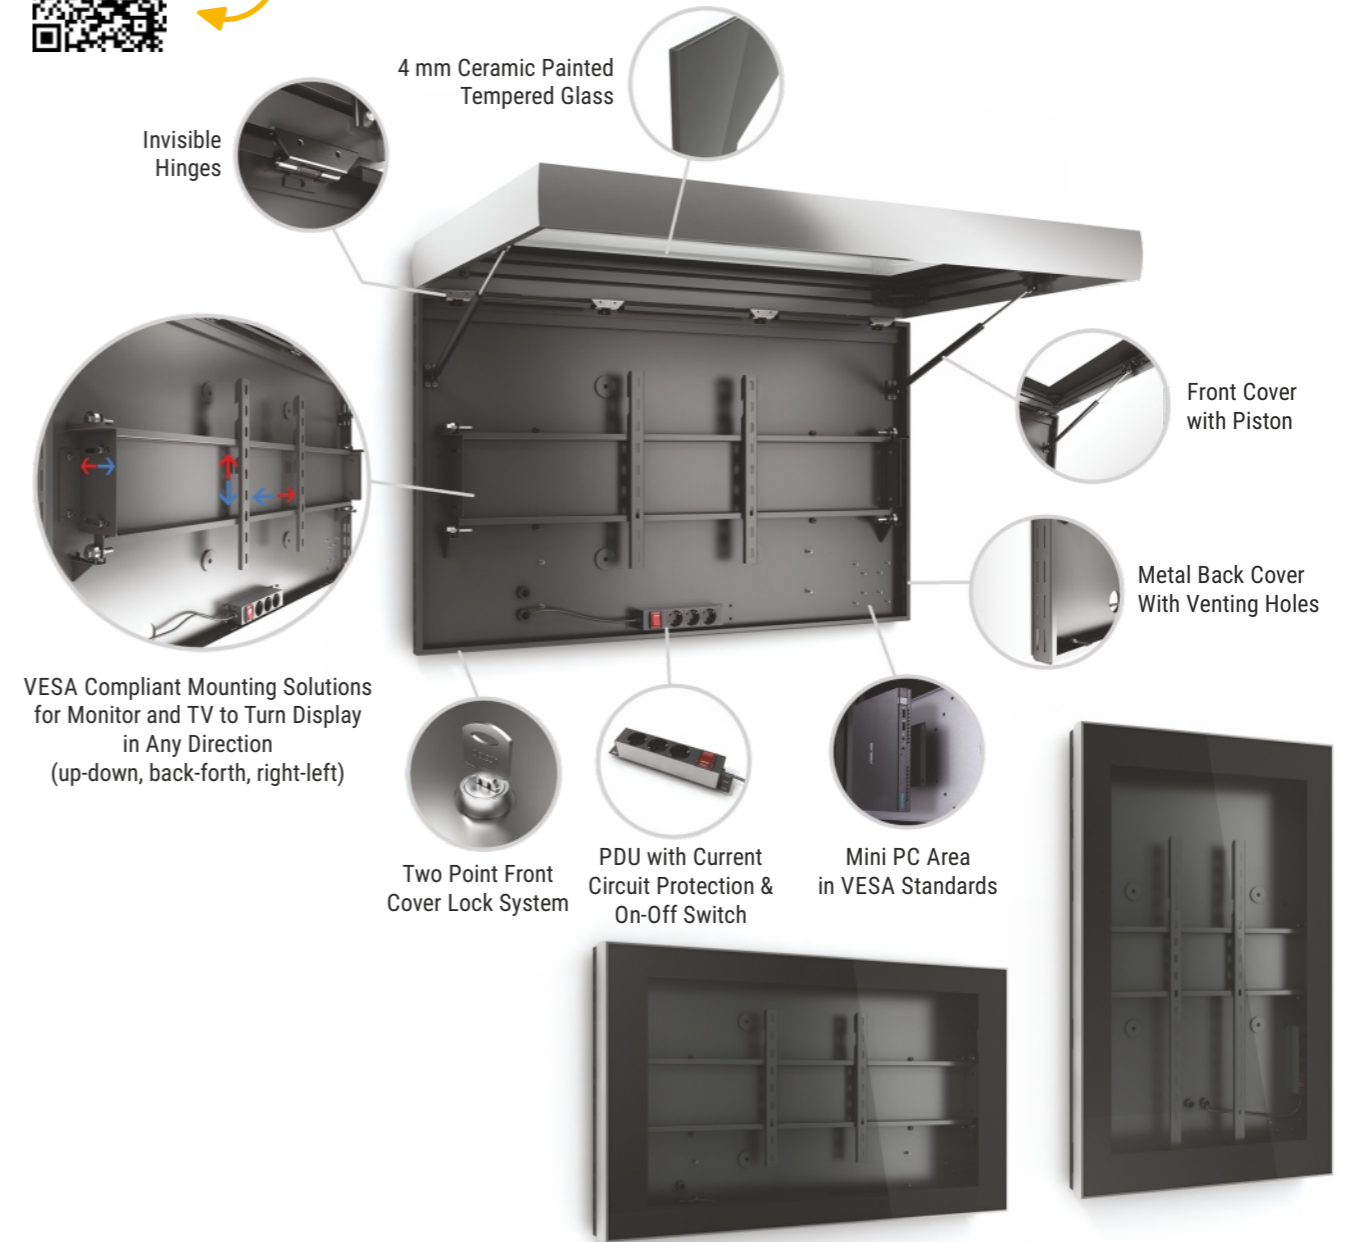

# Z SERIES Monitor Enclosure

Z04  
Indoor

cletech

Show this product on the website

## Key Features

- High Quality Finishes
- Easy Access for Maintenance
- 4mm Ceramic Painted Tempered Glass
- Available for Wall & Ceiling Mounts
- Easy Monitor-TV Mounting
- Aluminum Front Cover Frame

MONITOR		ENCLOSURE			PACKAGE	
Display (inch)	Mountable Max. Monitor Dimension	Dimension (WxHxD)	Weight (kg)	Viewing Area (WxH)	Dimension (WxHxD)	Weight (kg)
32"	435x740x100 mm	929x573x138 mm	33	393x698 mm	990x630x200 mm	36
43"	570x980x100 mm	1172x709x138 mm	62	529x941 mm	1230x770x200 mm	66
49"	645x1115x100 mm	1307x784x138 mm	77	604x1074 mm	1400x870x200 mm	72
50"	655x1135x100 mm	1329x796x138 mm	78	616x1096 mm	1400x870x200 mm	73
55"	720x1250x100 mm	1443x861x138 mm	94	680x1210 mm	1510x920x200 mm	99
65"	845x1470x100 mm	1662x984x138 mm	126	804x1428 mm	1720x1050x200 mm	130
75"	970x1690x100 mm	1884x1108x138 mm	164	928x1650 mm	1980x1150x200 mm	170